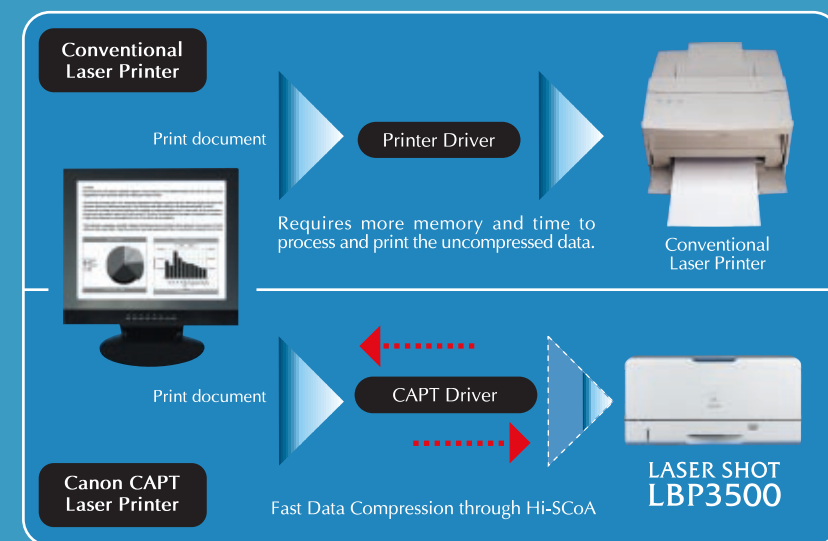

CAPT 2.1

Canon Advanced Printing Technology, or CAPT 2.1, is an entirely new way of processing print jobs. It taps on the abundant power of modern computers, harnessing this power to process print jobs. This frees the LBP3500 to concentrate on producing perfect printouts fast!

Hi-SCoA

High Smart Compression Architecture, or Hi-SCoA, is yet another radical rethink of the printing process. Instead of loading the printer with RAM upgrades (thus inflating the cost), Canon took another approach. Using Hi-SCoA technology, print job data is first compressed into more manageable sizes which allows faster transfers from computer to the printer. Since compressed data requires less memory space, the LBP3500 requires less RAM to do what it does so well. Bottomline: faster printing without the costly RAM upgrades.

LASER SHOT LBP3500